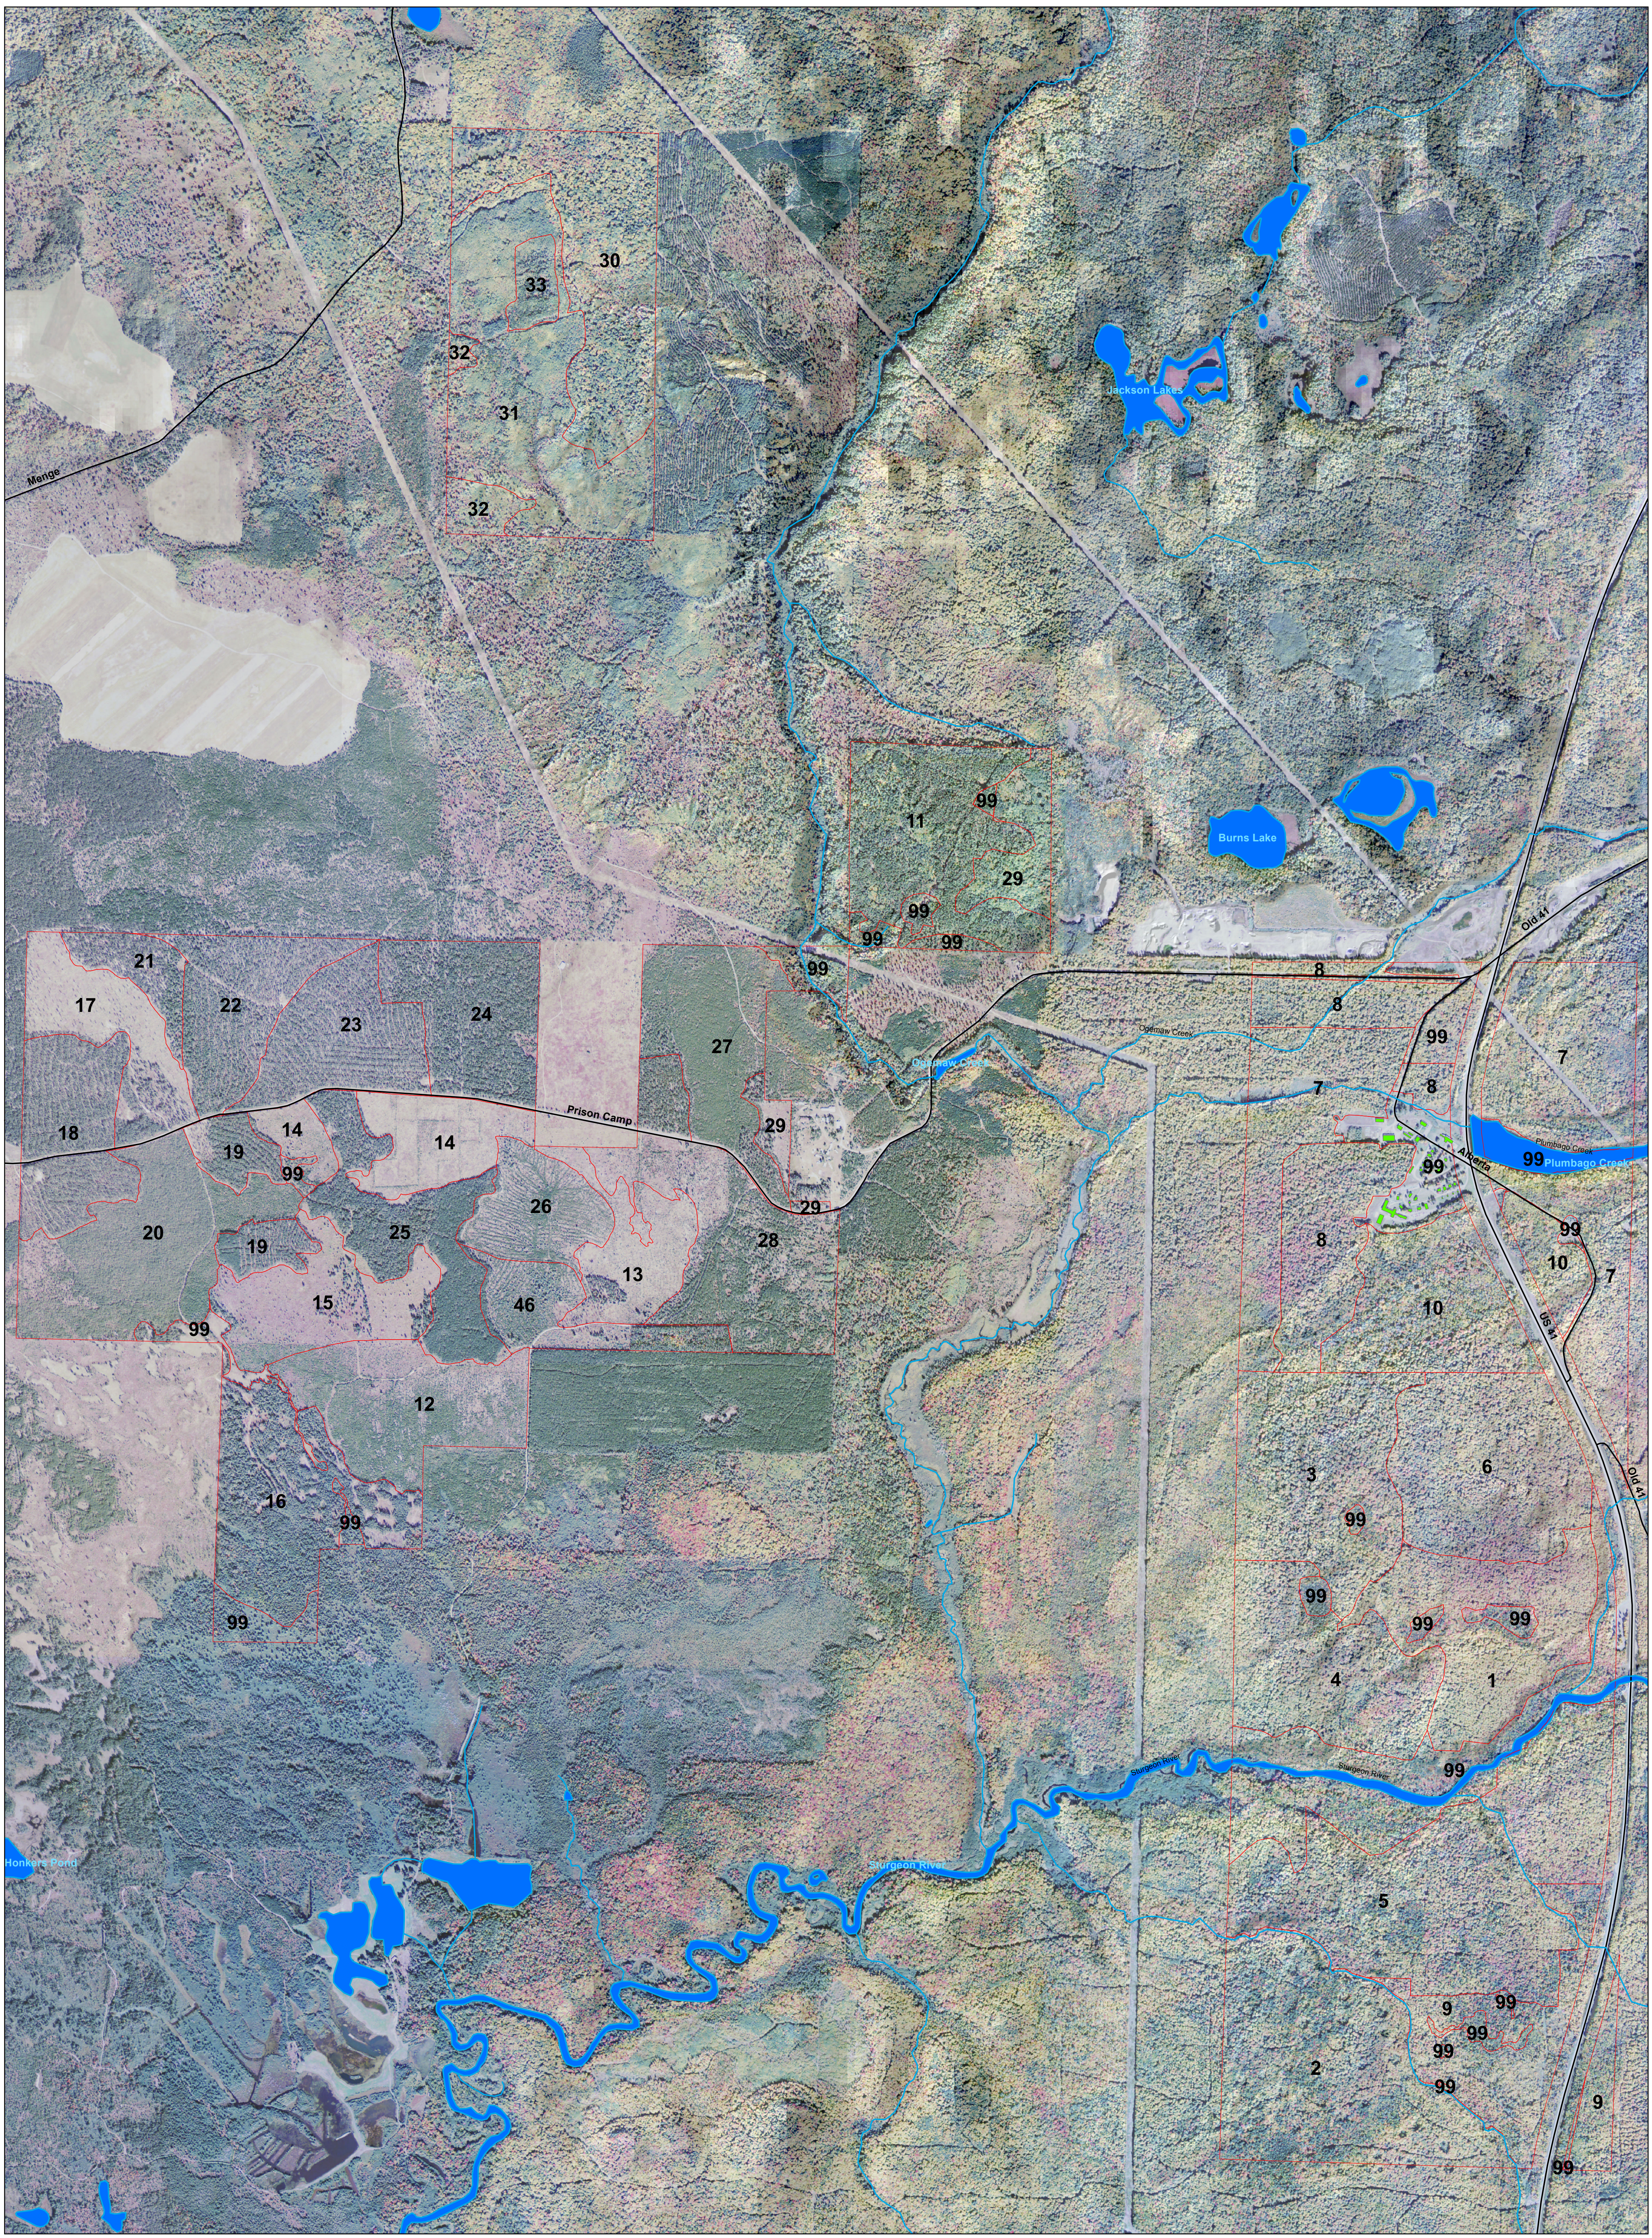

Michigan Technological University's lands surrounding Alberta Michigan

KEY

Michigan Technological University
 Author: Matthew Custer
 Year: 2016
 Data Source: SFRES Database
 Coordinate System: NAD 83 Zone 16 North

- Rivers
- Lakes and Ponds
- Roads
- Alberta Building
- stands

1:10,848