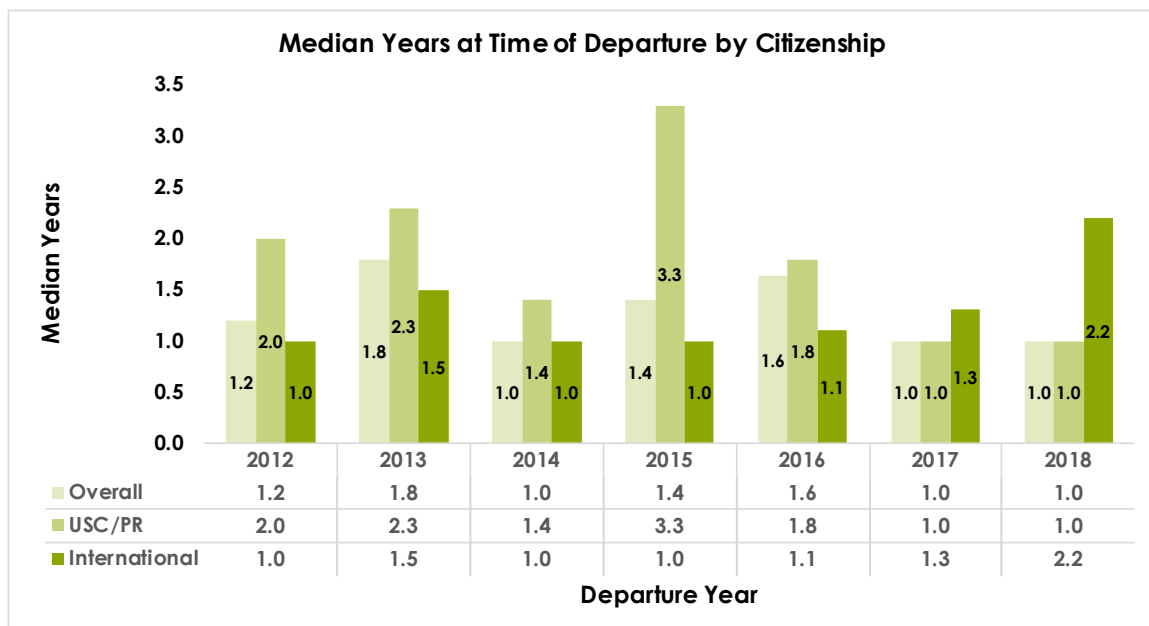

Postdoctoral Demographics 2007-2019

¹Data is suppressed when 80% or more share the same demographic characteristic.

Years in Postdoctoral Training at Time of Departure

Median Years in Postdoctoral Training by Demographics

¹Data is suppressed when 80% or more share the same demographic characteristic.