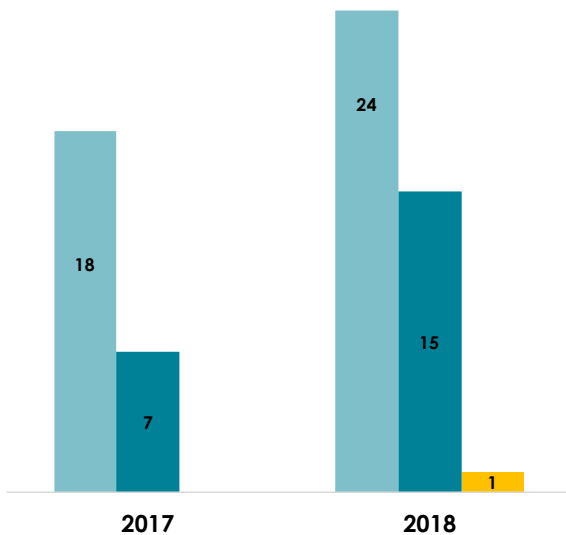

Enrollment Demographics¹

Admissions

Admissions Data

■ Applications ■ Admitted ■ Enrolled

Selectivity² and Yield Rate³

¹Data is suppressed when there are fewer than 6 in a category or 80% or more share the same demographic characteristic.

²Calculated as the percentage of applicants offered admission at Michigan Tech.

³Calculated as the percentage of admitted students who enrolled at Michigan Tech.

All data on this page was collected during the fall semester of the designated year.