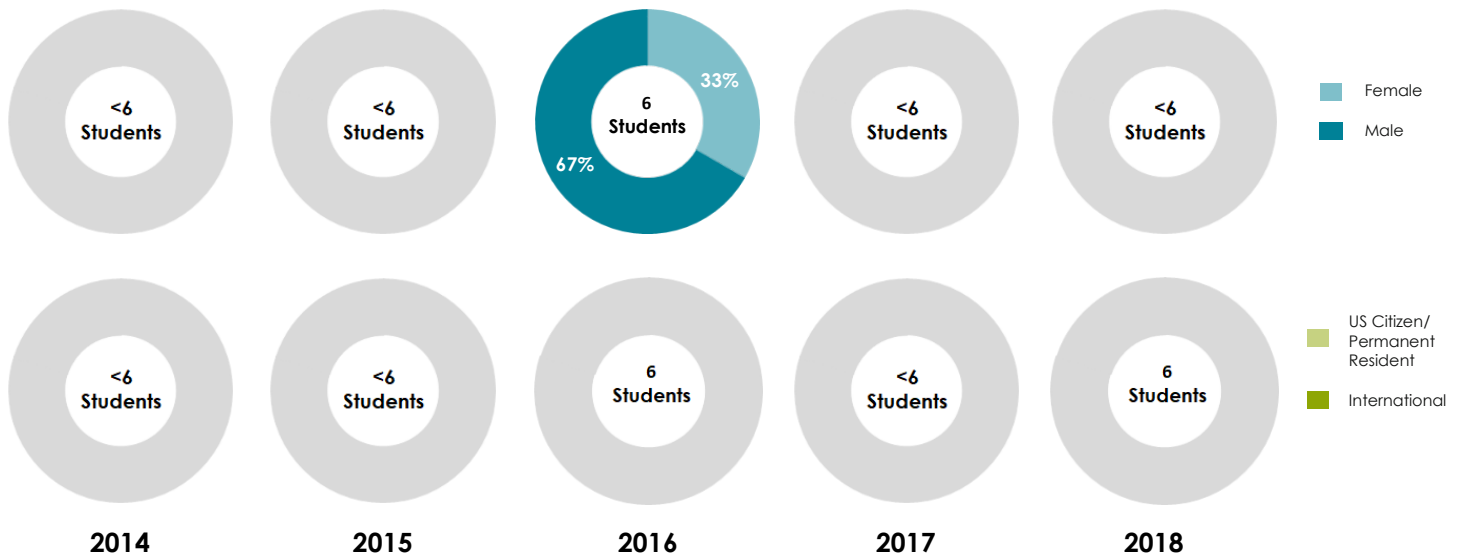

Enrollment Demographics¹

Admissions

Admissions Data

Selectivity² and Yield Rate³

¹Data is suppressed when there are fewer than 6 in a category or 80% or more share the same demographic characteristic.

²Calculated as the percentage of applicants offered admission at Michigan Tech.

³Calculated as the percentage of admitted students who enrolled at Michigan Tech.

All data on this page was collected during the fall semester of the designated year.

Michigan Technological University
Graduate School