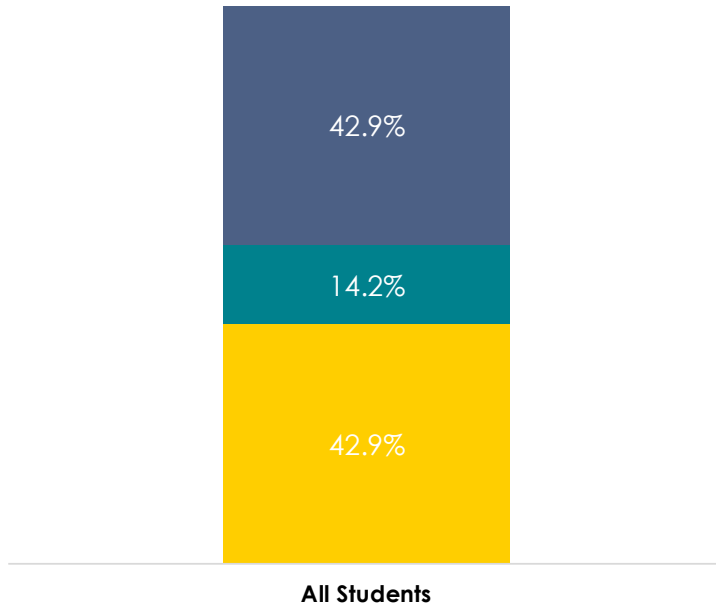

Michigan Technological University
Graduate School

Michigan Technological University Doctoral Programs Geophysics

Completion Rate¹

Outcome of Aggregated Entering Cohorts 2007-2015

■ Graduated ■ Continuing ■ Attrited with MS ■ Attrited

¹Data is suppressed when there are fewer than 6 in a category or 80% or more share the same demographic characteristic.