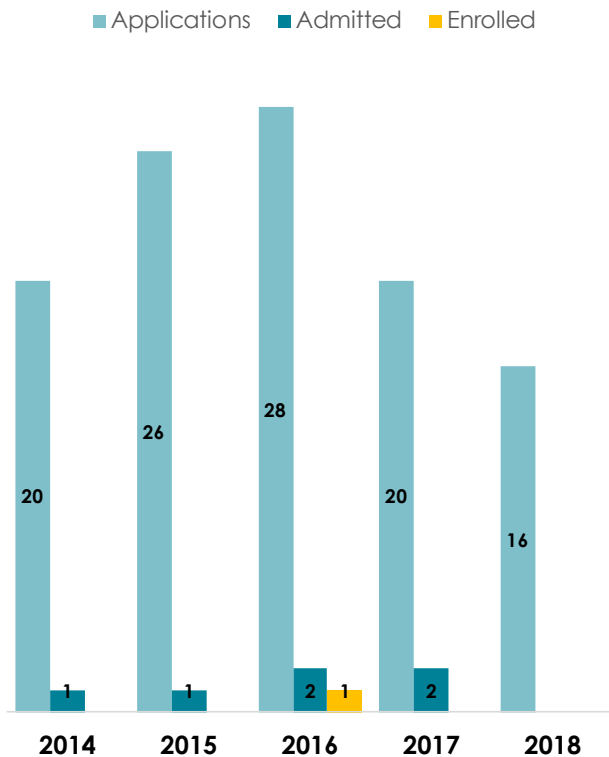

Enrollment Demographics¹

Admissions

Admissions Data

Selectivity² and Yield Rate³

¹Data is suppressed when there are fewer than 6 in a category or 80% or more share the same demographic characteristic.

²Calculated as the percentage of applicants offered admission at Michigan Tech.

³Calculated as the percentage of admitted students who enrolled at Michigan Tech.

All data on this page was collected during the fall semester of the designated year.

Michigan Technological University
Graduate School