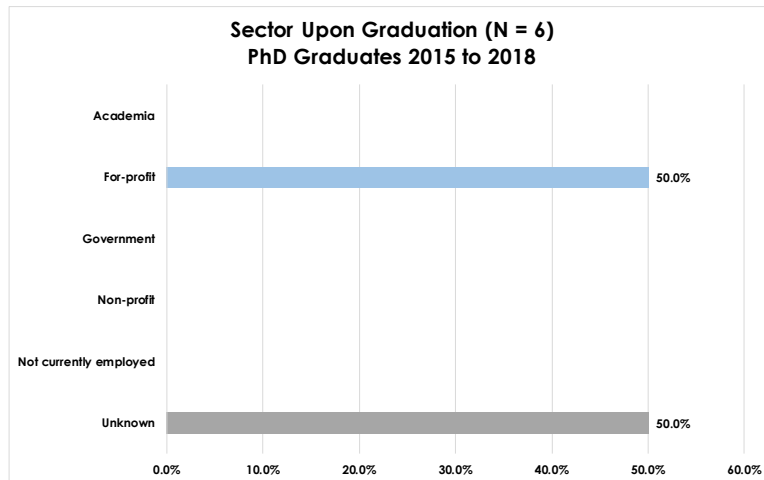

Michigan Technological University
Graduate School

Michigan Technological University Doctoral Programs Industrial Heritage and Archaeology

Career Outcomes¹

First Position after Graduation

¹Data is suppressed when there are fewer than 6 in a category or 80% or more share the same demographic characteristic.