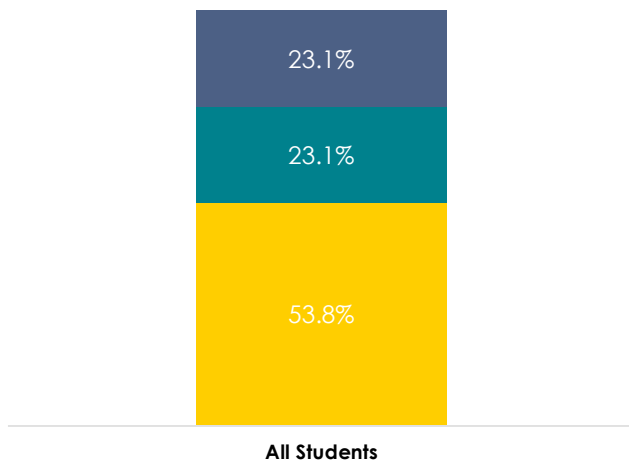

## Time to Degree<sup>1</sup>

Distribution and Median TTD of Aggregated Class 2009-2017

## Completion Rate<sup>1</sup>

Outcome of Aggregated Entering Cohorts 2007-2015

■ Graduated ■ Continuing ■ Attrited with MS ■ Attrited

<sup>1</sup>Data is suppressed when there are fewer than 6 in a category or 80% or more share the same demographic characteristic.