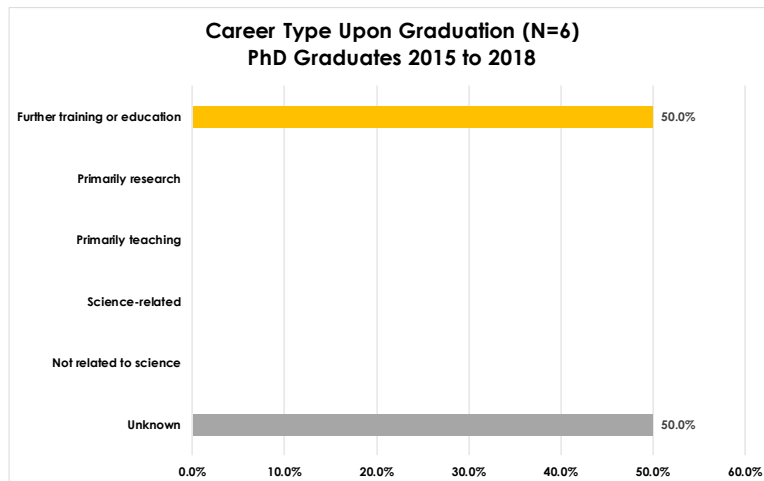

Michigan Technological University
Graduate School

Michigan Technological University Doctoral Programs Industrial Heritage and Archaeology

Career Outcomes¹

First Position after Graduation

¹Data is suppressed when there are fewer than 6 in a category or 80% or more share the same demographic characteristic.